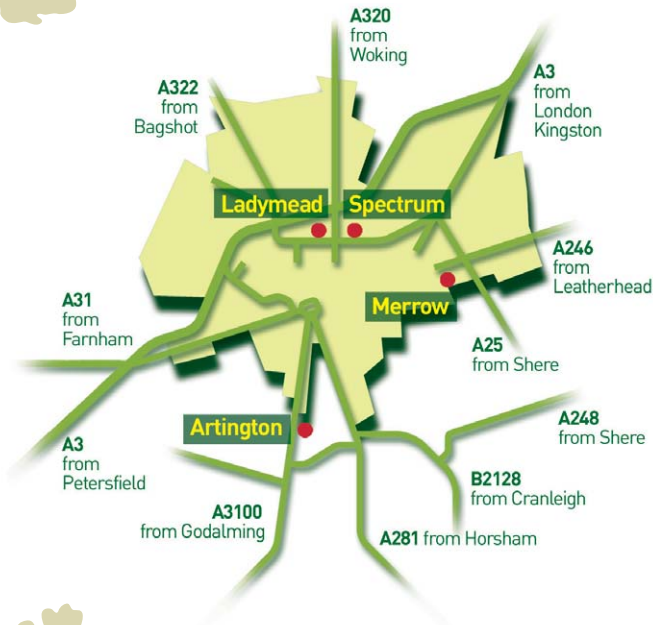

1 choosing your site

the smart way into
guildford
 by car

parkandride

2 finding your site

Ladymead

Saturdays

travel time
7 mins

every 10 mins

FIRST IN **0830** LAST BACK **1800**

Spectrum

Mondays to Fridays

travel time
8 mins

every 12 mins until 1930
 every 20 mins after 1930

FIRST IN **0727** LAST BACK **2310**

One of the University car parks is also in use for park and ride on Saturdays only.
 Connections to the town from this site are on local Arriva buses that stop at the site - phone 0870 608 2 608 for times and prices.

Disabled concessionary permit holders travel free at anytime.

in Guildford town centre

Park and ride buses drop you off and collect you by the Friary, handy for major shops and offices.

They also stop at a couple of other places shown on the map here

-  main getting on & off stop in the town centre
-  getting off stop from Spectrum & Merrow
-  extra getting on stop for Merrow
-  extra getting off stop from Artington
-  extra getting on stop for Artington