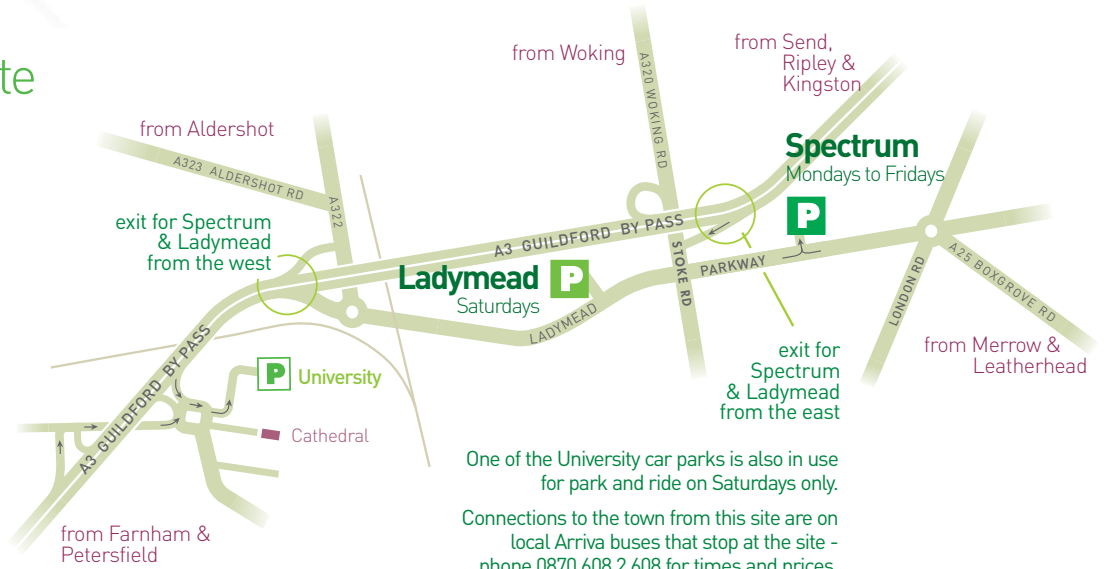

FIRST IN **0830** LAST BACK **1800**

Spectrum

Mondays to Fridays

travel time
8 mins

every 12 mins until 1930
 every 20 mins after 1930

FIRST IN **0727** LAST BACK **2310**

One of the University car parks is also in use for park and ride on Saturdays only.
 Connections to the town from this site are on local Arriva buses that stop at the site - phone 0870 608 2 608 for times and prices.

the smart way into guildford by car

parkandride

Artington Ladymead Spectrum

return
ADULT £1.20
CHILD/OAP 60p

one way
ADULT 80p
CHILD/OAP 40p

seasons
weekly £4.80
monthly £17

buy from the driver
buy at the Friary bus station

Disabled concessionary permit holders travel free at anytime.

in Guildford town centre

Park and ride buses drop you off and collect you by the Friary, handy for major shops and offices.

They also stop at a couple of other places shown on the map here

-  main getting on & off stop in the town centre
-  getting off stop from Spectrum & Merrow
-  extra getting on stop for Merrow
-  extra getting off stop from Artington
-  extra getting on stop for Artington