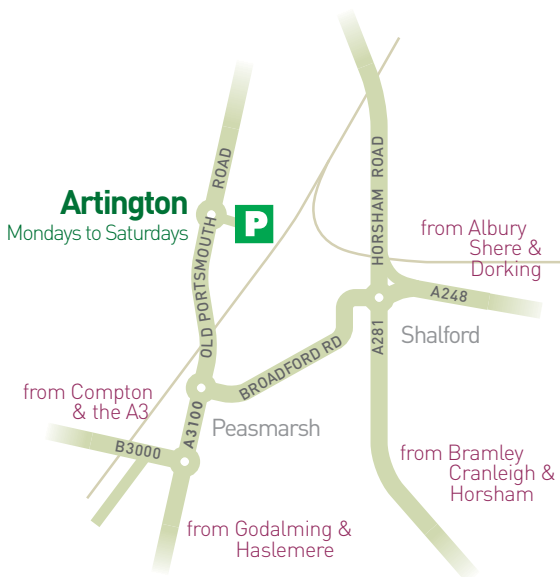

Artington

Mondays to Saturdays

Artington

Mondays to Saturdays

travel time
7 mins

every 10-12 mins

FIRST IN **0730** LAST BACK **1930**