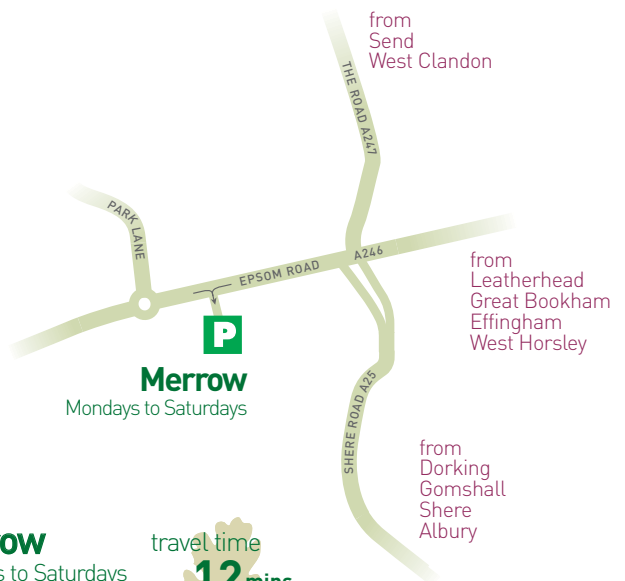

Merrow

Mondays to Saturdays

Merrow

Mondays to Saturdays

travel time
12 mins

every 15 mins until 1930

FIRST IN **0730** LAST BACK **1930**